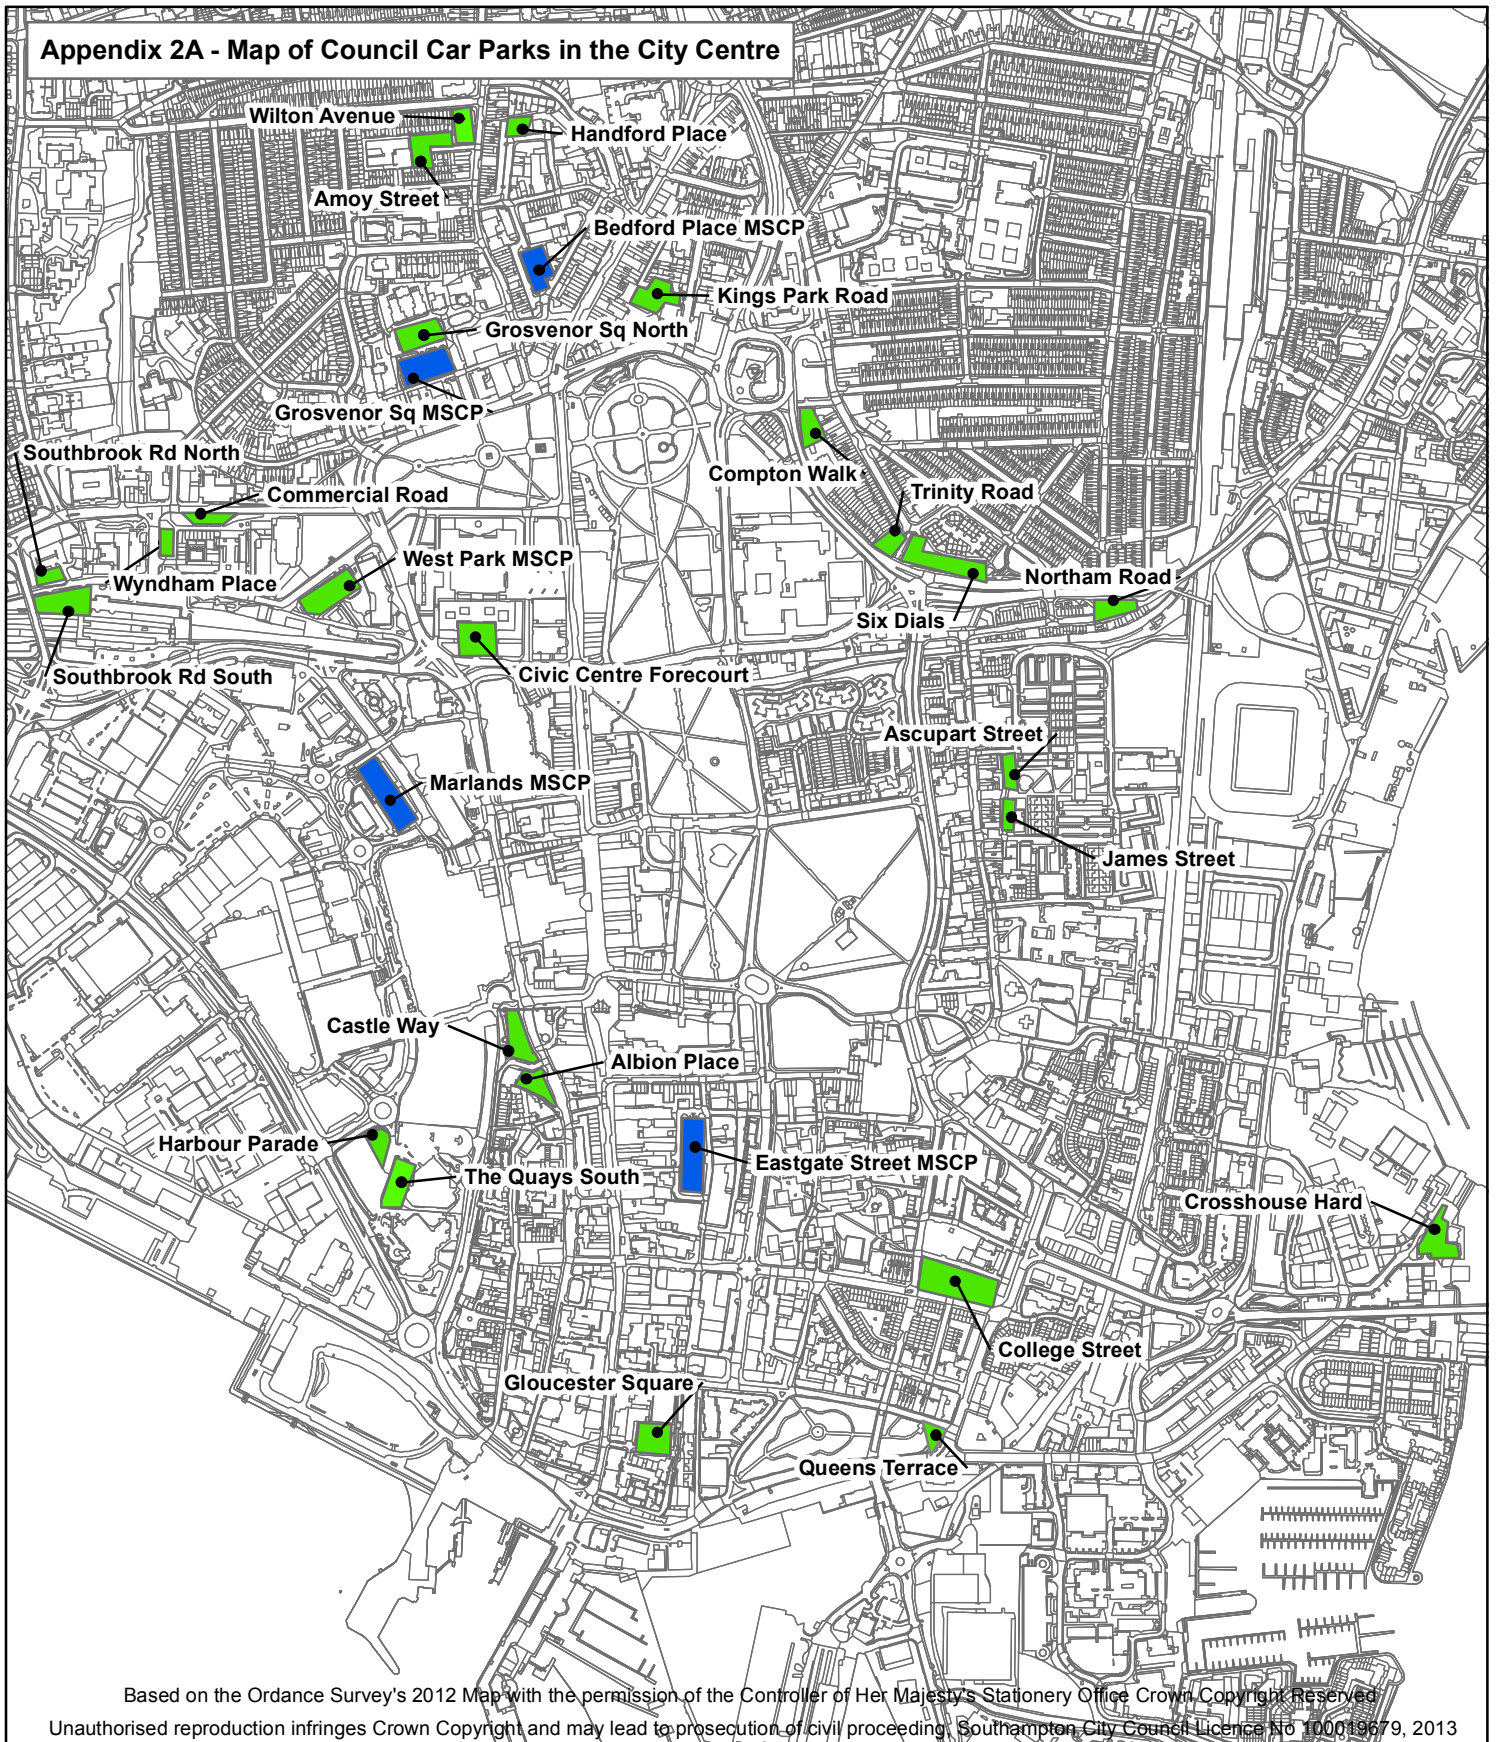

Appendix 2A - Map of Council Car Parks in the City Centre

Based on the Ordnance Survey's 2012 Map with the permission of the Controller of Her Majesty's Stationery Office Crown Copyright Reserved

Unauthorised reproduction infringes Crown Copyright and may lead to prosecution of civil proceeding, Southampton City Council Licence No 100019679, 2013

N
 Highways Service Partnership
 Graham Muir, Traffic Engineer
 Traffic Management
 City Depot & Recycling Park
 Southampton
 SO15 0LJ

Highways Service Partnership

Balfour Beatty

SOUTHAMPTON CITY COUNCIL

Title Map showing SCC Car Parks in the City Centre Car Park Proposals 30/8/13

Key

- SCC Pay & Display Car Parks
- SCC Pay on foot (Pay at Station on exit) car parks

Plan Number: GMCPONSv3

Date: 16/8/13